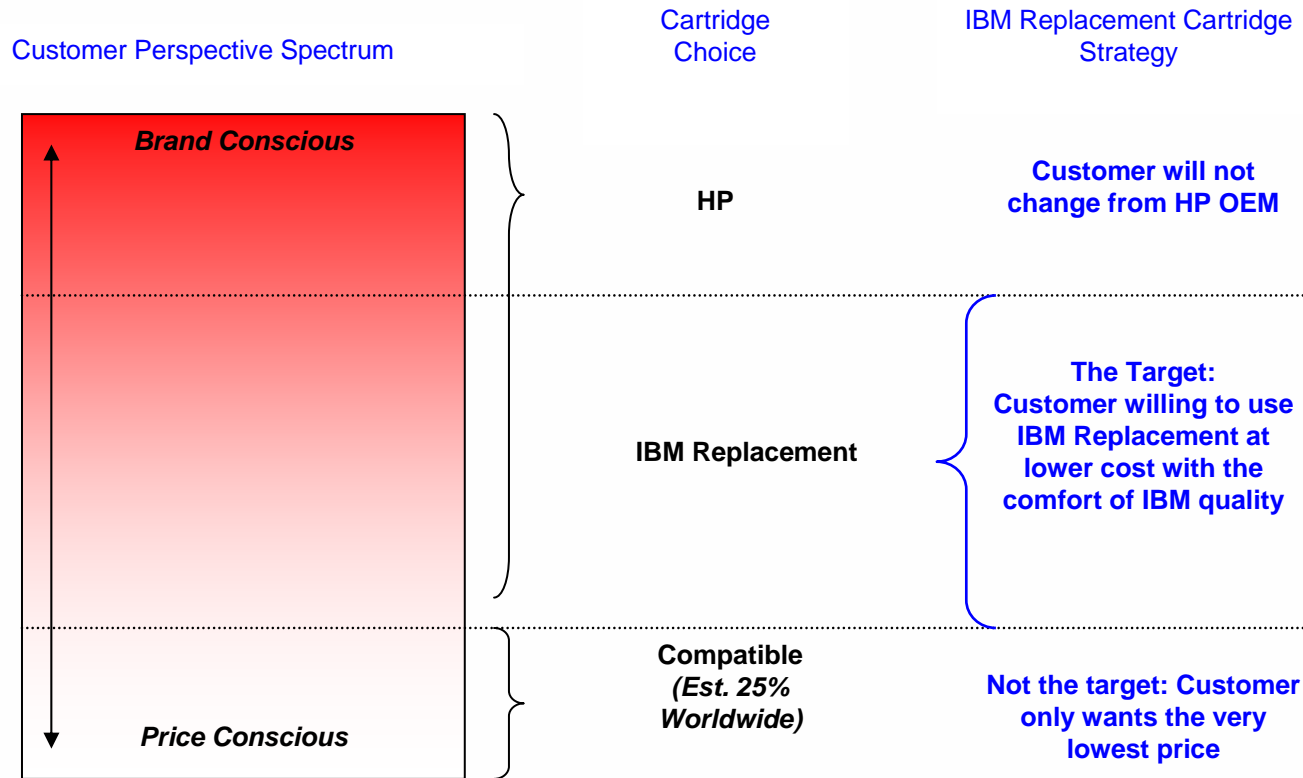

Market Opportunity

Why buy IBM Replacement Toner?